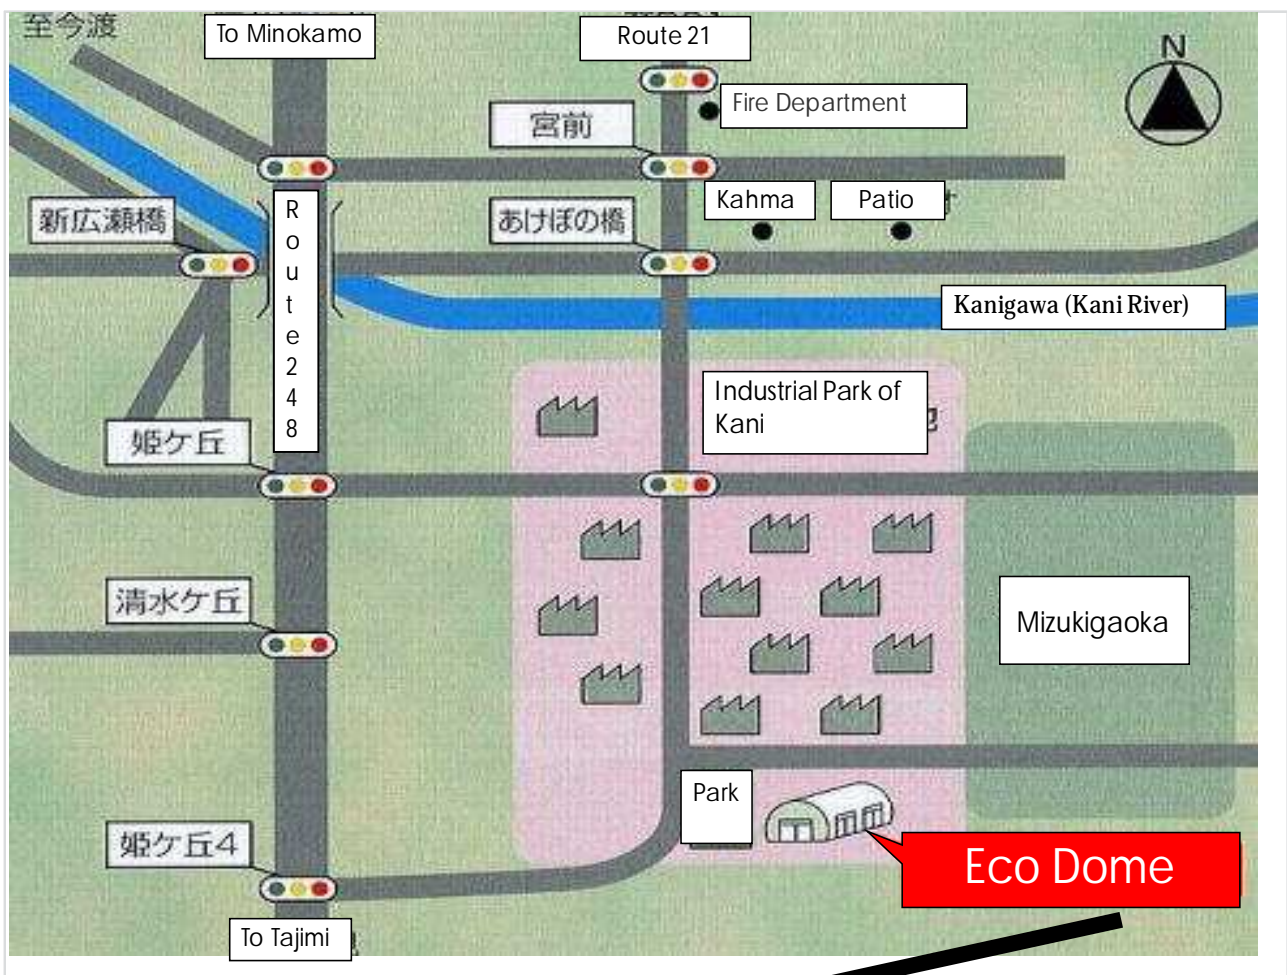

Recycling of Used Small House Appliances (additional collectible items)

- Cellphone, portable music player, portable game console, digital camera, portable video camera, notebook PC, electronic dictionary, electronic notebook, calculator, diff. kinds of remote control, AC adapter, etc.
- Other electric (those with electrical outlets) and battery- operated appliances can be recycled.

Small house appliances that can be inserted in a 30cm × 15cm slot.

Remarks:

- T.V., air conditioner, refrigerator, freezer, washing machine, drying machine are NOT collected
- Batteries (chargeable, dry battery, etc.) should be removed from the appliance beforehand
- Delete all personal information from the device (ex. Cellphone) before bringing for recycling
- Items inserted in the recycle box cannot be returned.

Address: 4-9 Himegaoka, Kani City

【Contact】

Environment Section, Kani City Hall
Tel. 0574-62-1111
Website: <http://www.city.kani.lg.jp/>